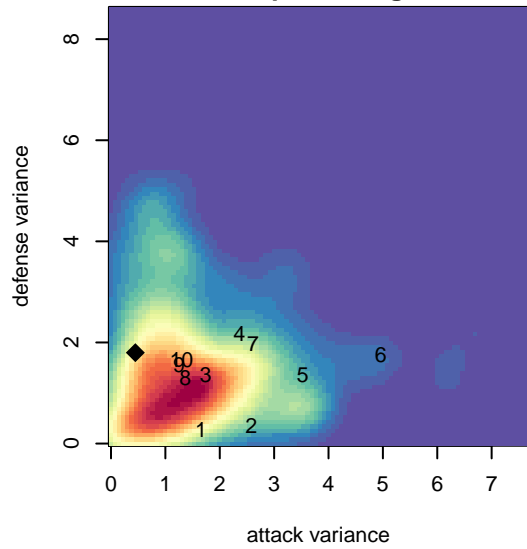

Eastside Timbers Black B99

Eastside United FC
 Gresham, OR
 B99 total strength=1334
 attack=5.83 defense=6.93
 spr league = Win OYS B99 Div 1
 notes= Ipswich Town

alt names used:
 EASTSIDE TIMBERS IPSWICH TOWN (BLACI
 Eastside Timbers 99B Ipswich Town
 Eastside Timbers 99B Ipswich Town

Eastside Timbers Black B99
 Dots are actual minus expected GF (blue circles) and GA (red triangles).
 Blue line is smoothed change in attack strength. Red is smoothed change in defense strength.

**attack and defense variance (black dot)
relative to other teams
and top 10 in region**